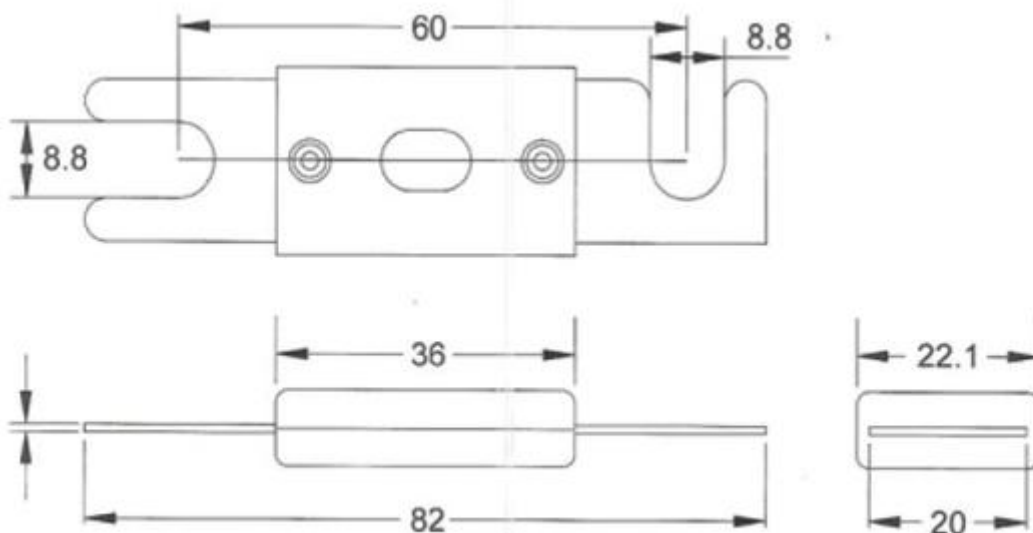

Body Material	Plastic/Ceramic.
Metal Element	Brass/Copper With Gold Plating.
Ampere Rating	20-500A
Voltage	32V DC

3. Time-Current Characteristics

Test Current	Opening Time	
	Min.	Max.
150%	1 hrs.	---
220%	---	60 s
250%	0.8 s	10 s
400%	0.2 s	2 s

4. Dimension (mm)

Scale : mm

5. Electrical Performances

Item No.	Ampere
ANL20	20A
ANL 25	25 A
ANL 30	30 A
ANL 35	35 A
ANL 40	40 A
ANL 50	50 A
ANL 60	60 A
ANL 70	70 A
ANL 80	80 A
ANL 100	100 A
ANL 125	125 A
ANL 130	130 A
ANL 150	150 A
ANL 175	175 A
ANL 200	200 A
ANL 225	225 A
ANL 250	250 A
ANL 275	275 A
ANL 300	300A